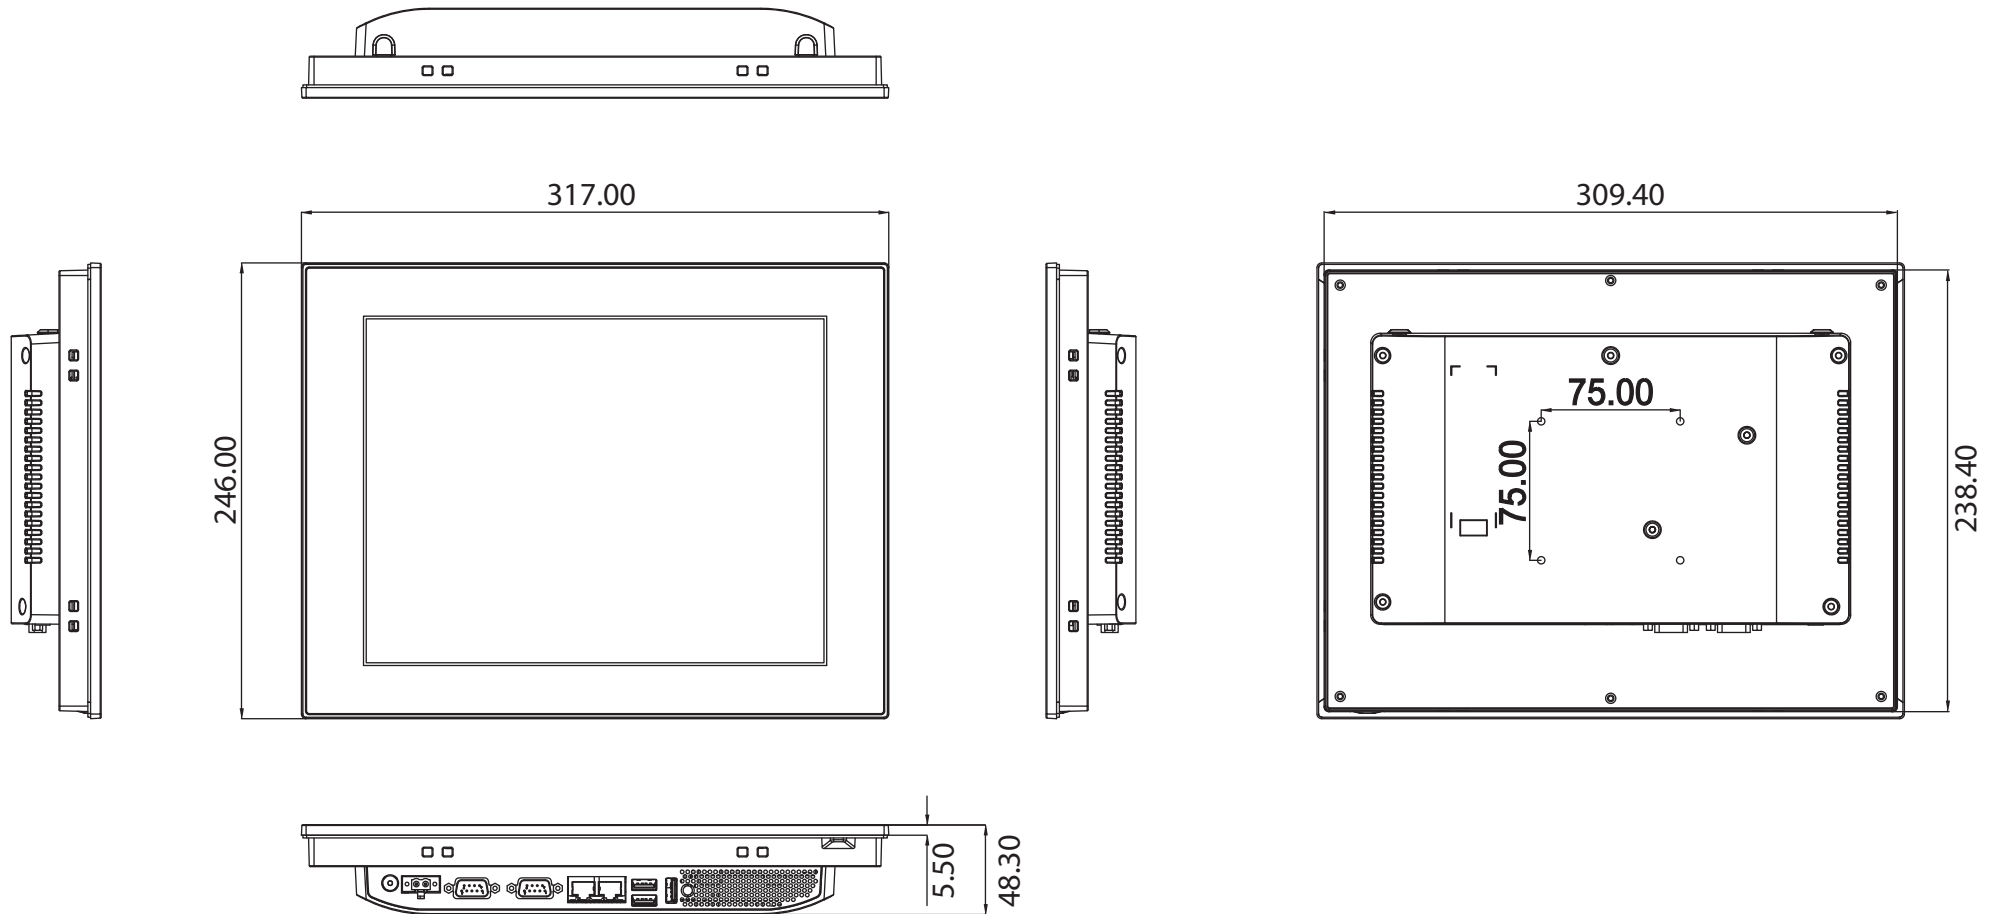

Unit: mm

Cut-out Dimensions: 311 x 240 mm