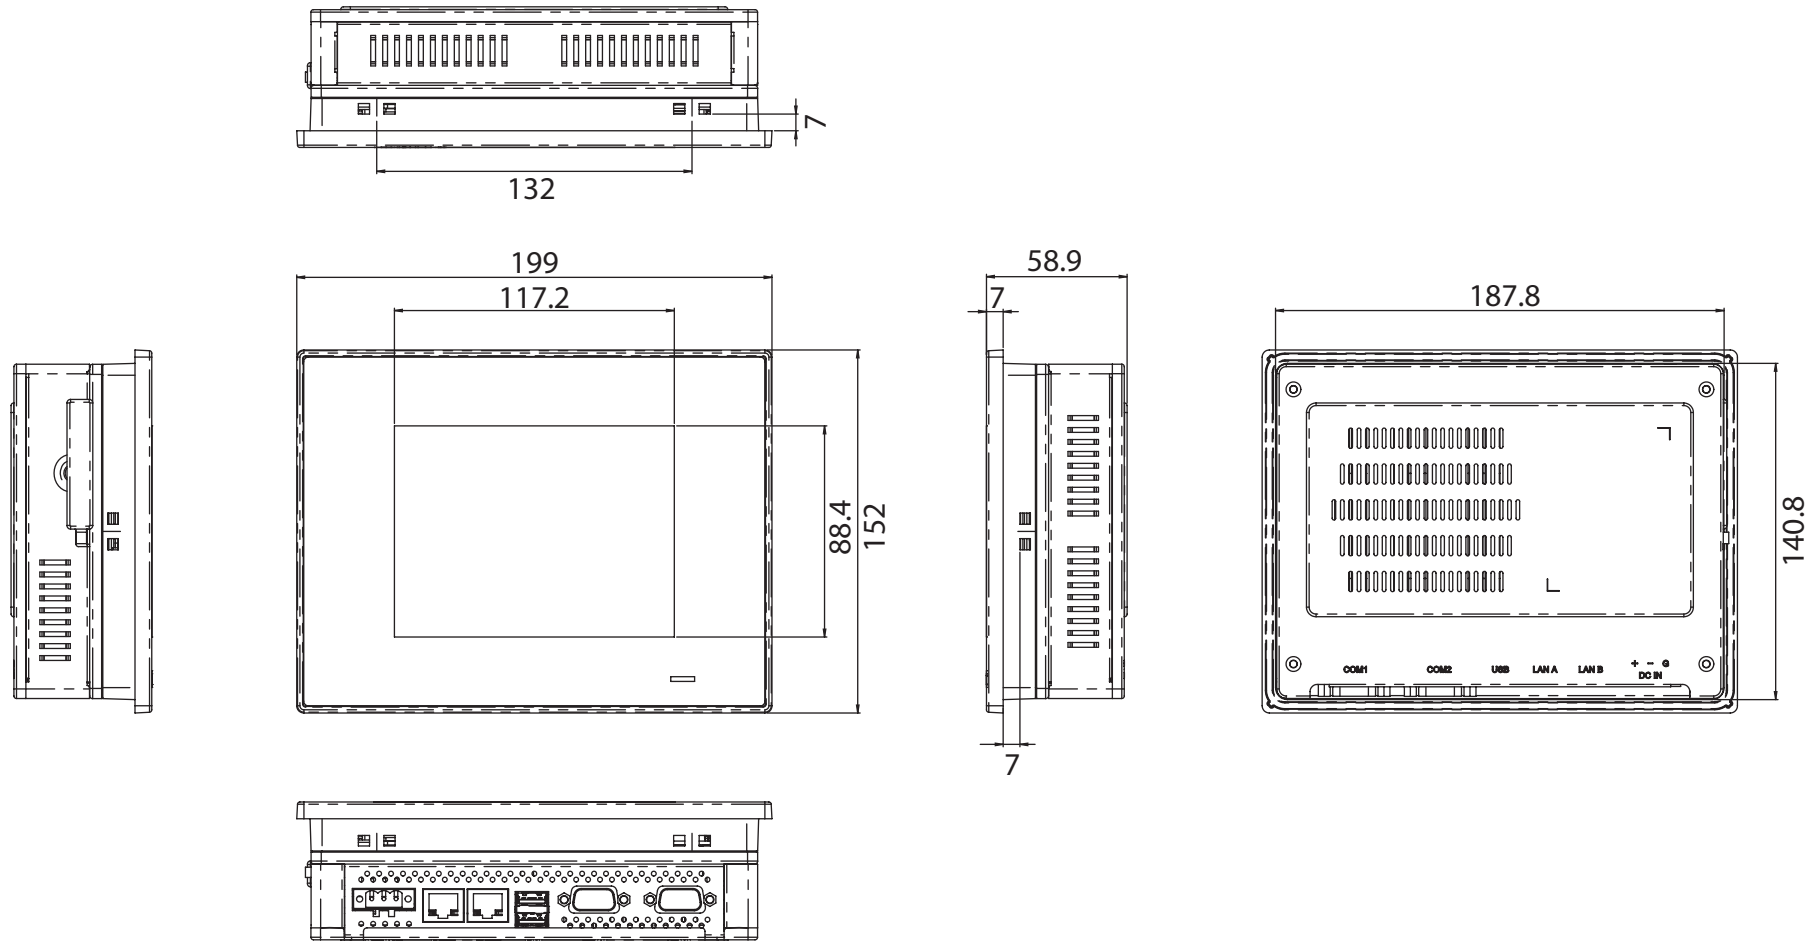

Unit: mm

Panel Cut-out Dimensions: 189.1 x 142.1 mm (7.44" x 5.59")