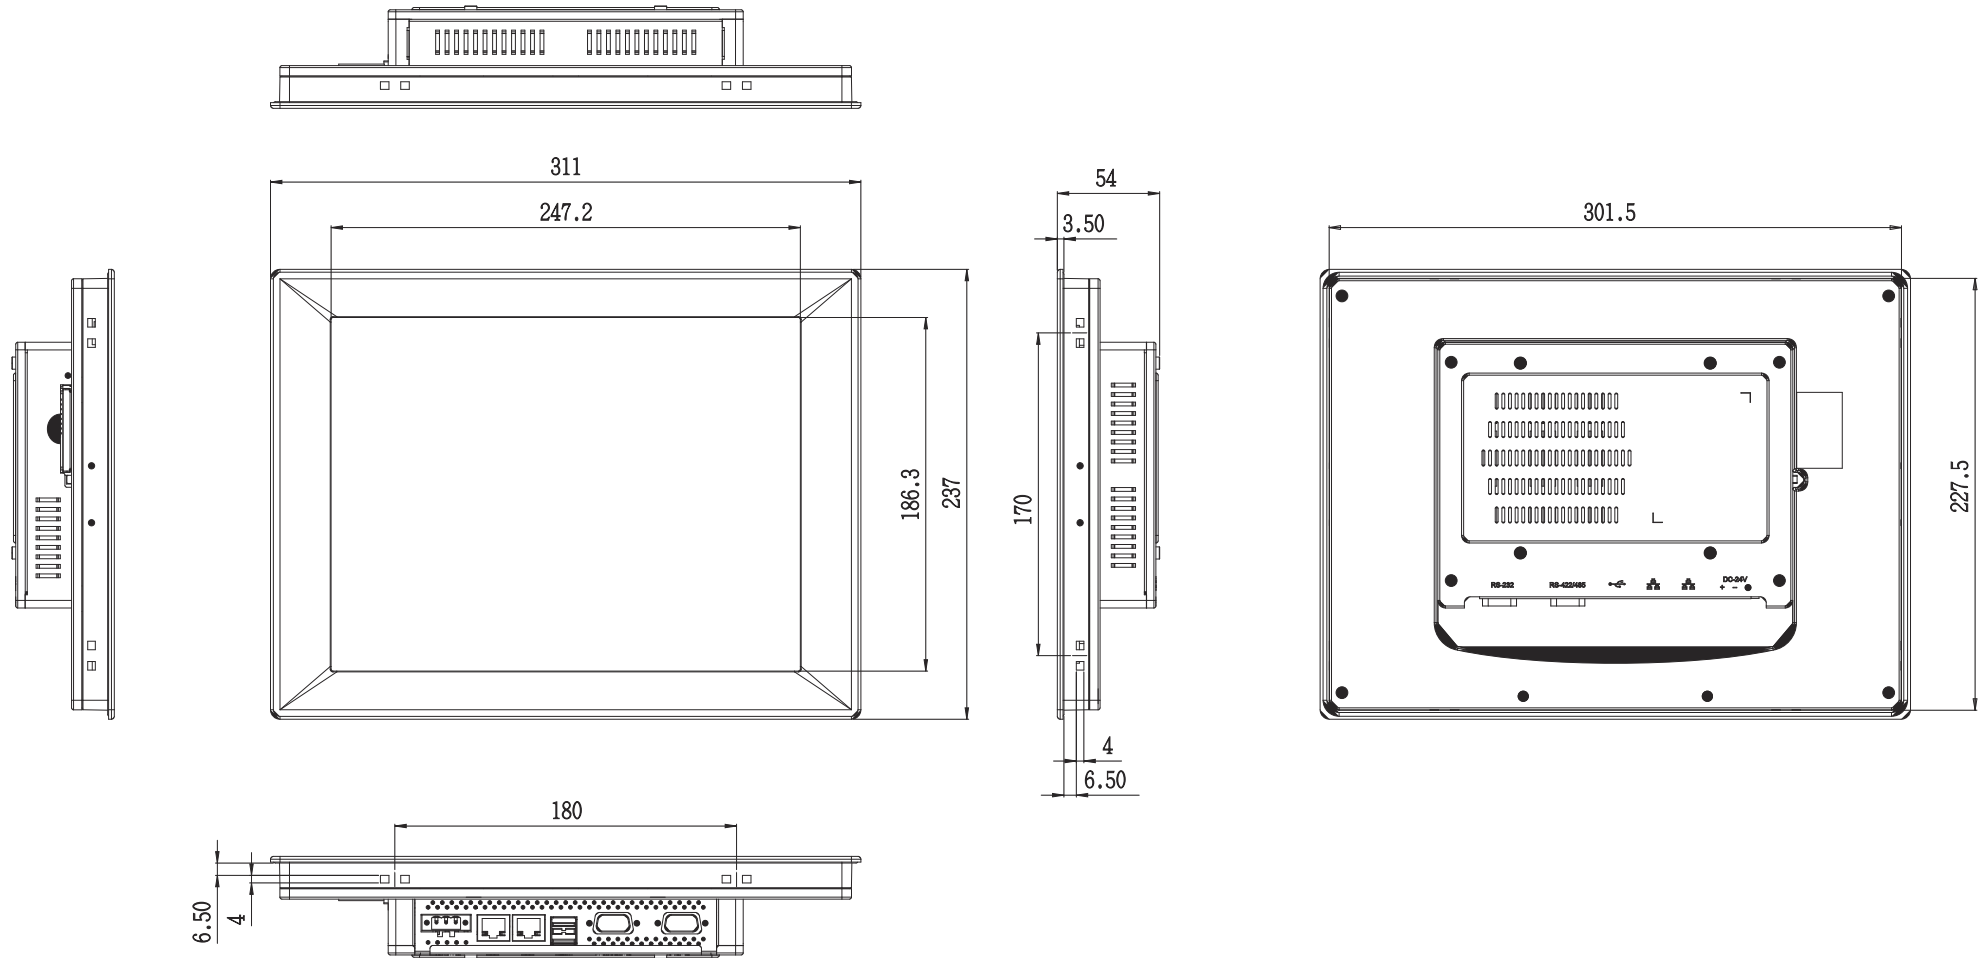

Unit: mm

Panel Cut-out Dimensions: 302.5 x 228.5 mm