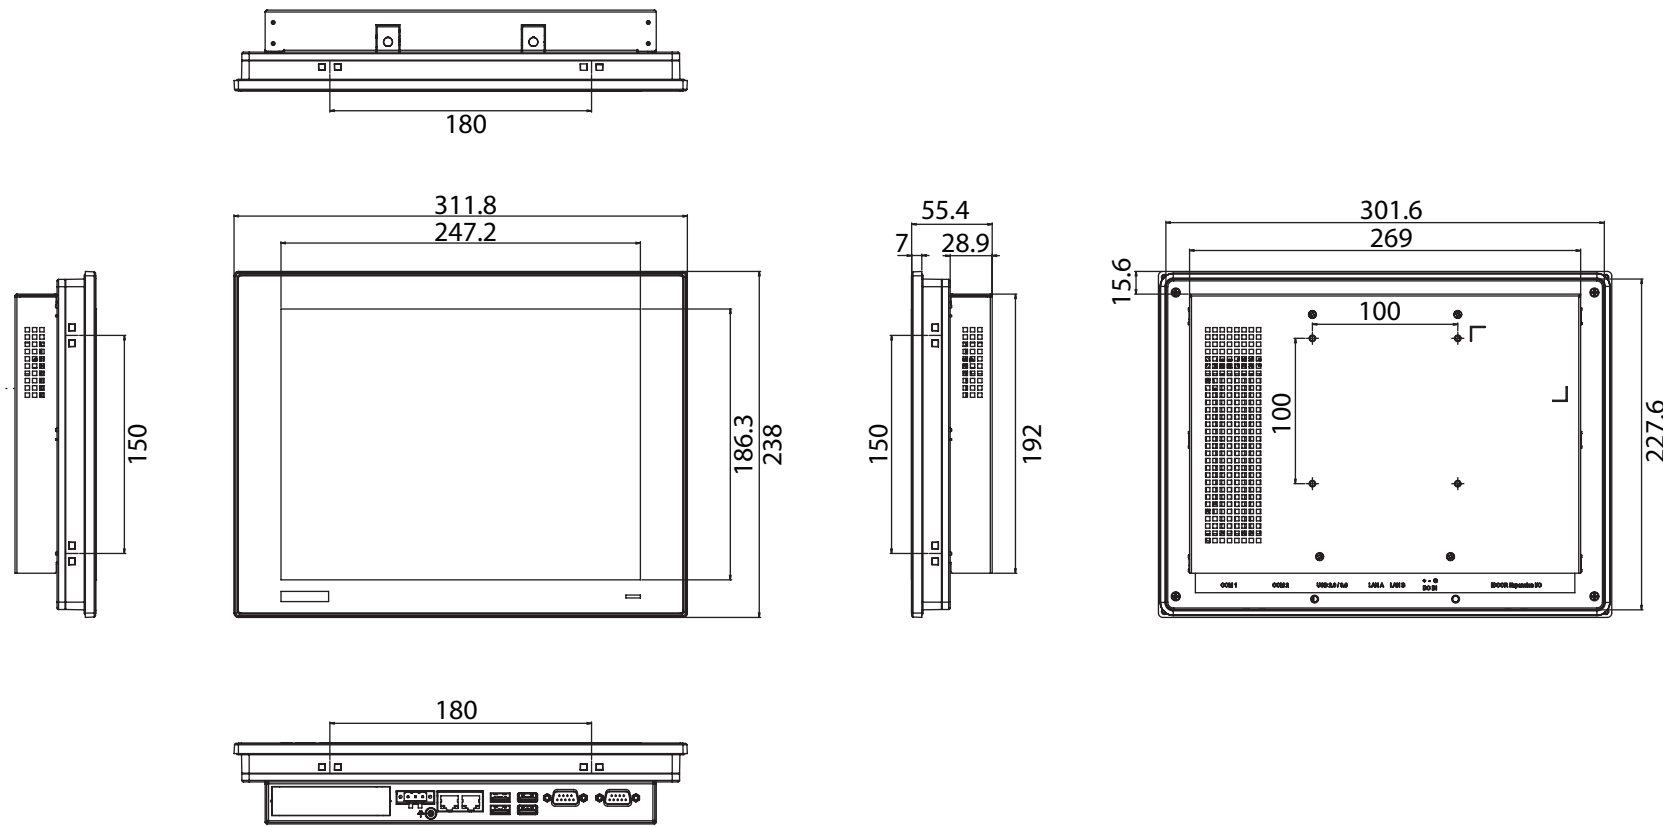

Unit: mm

Panel Cutout Dimensions: 303 x 229 mm (11.93 x 9.02 in)