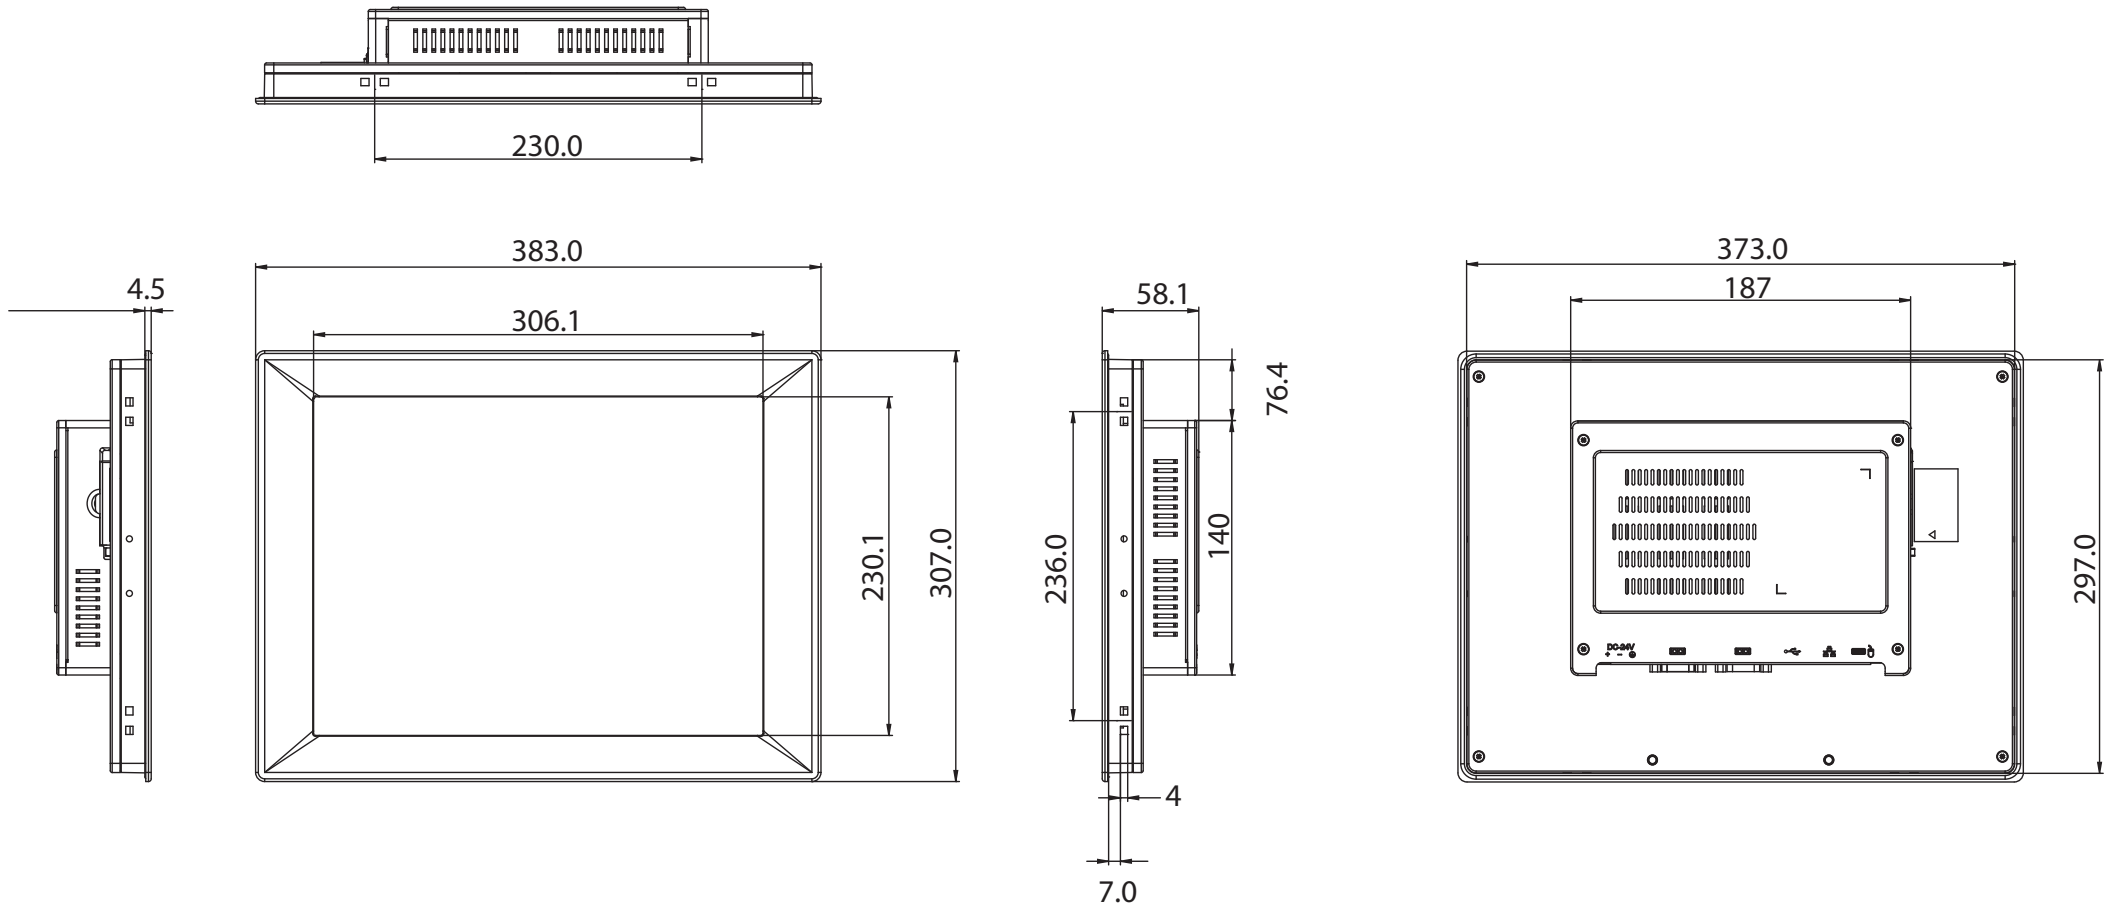

Unit: mm

Panel Cut-out Dimensions: 374.5 x 298.5 mm