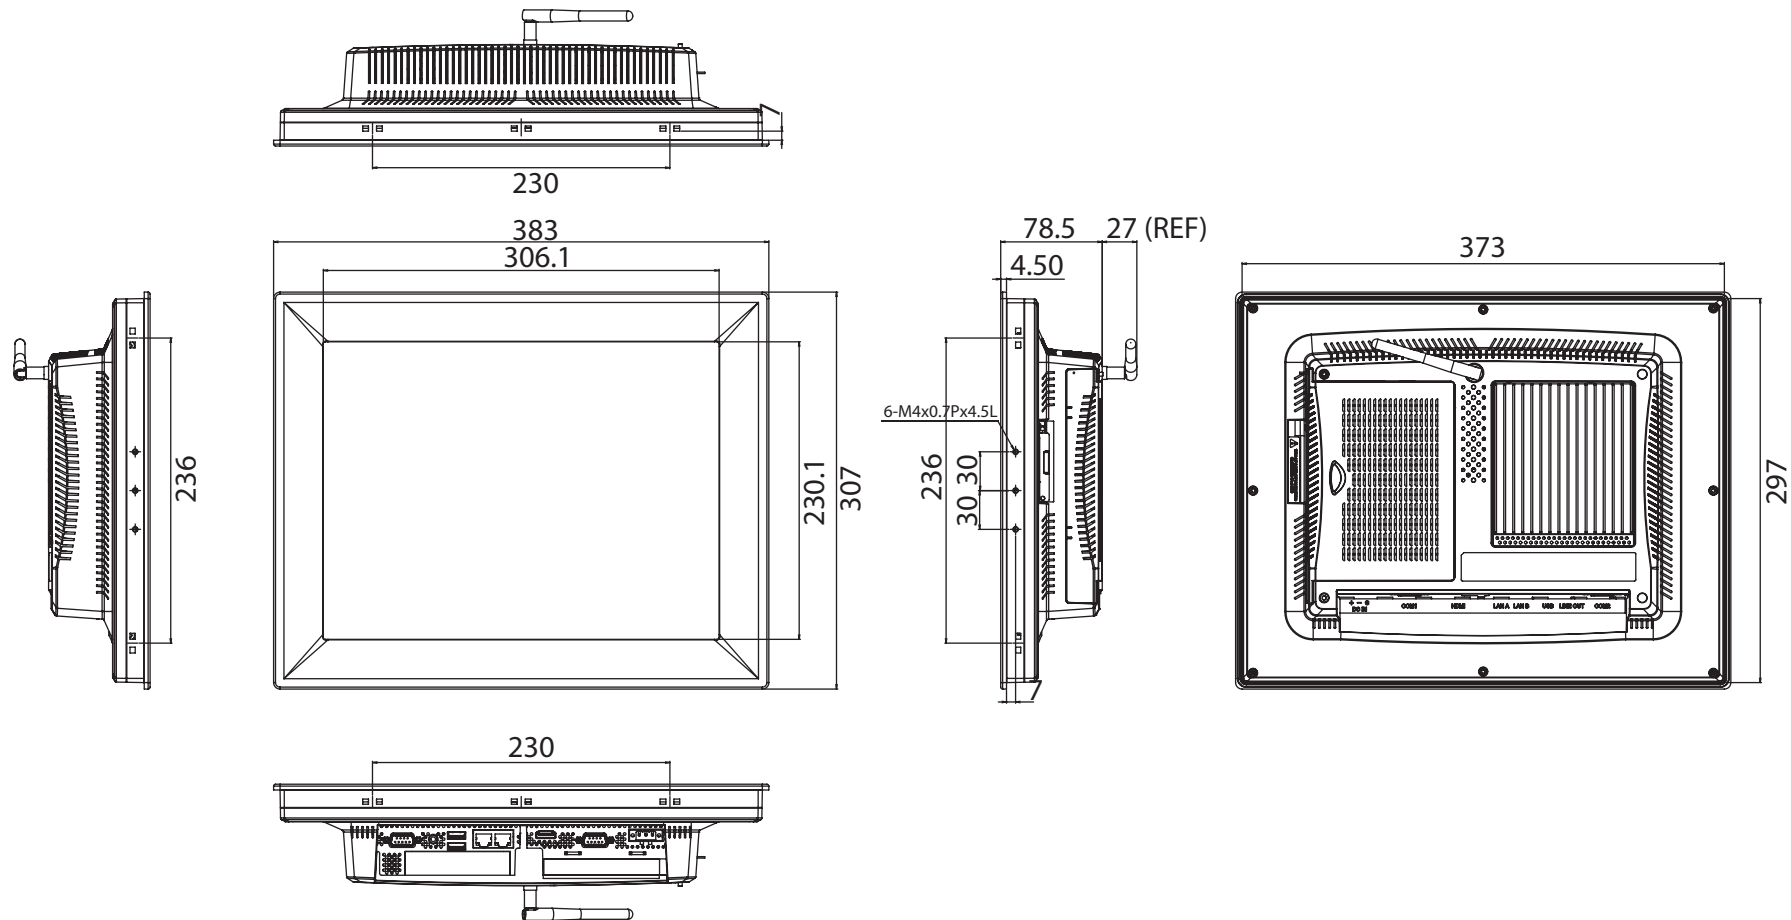

Unit: mm

Panel Cut-out Dimensions: 374.5 x 298.5 mm (14.98" x 11.94")