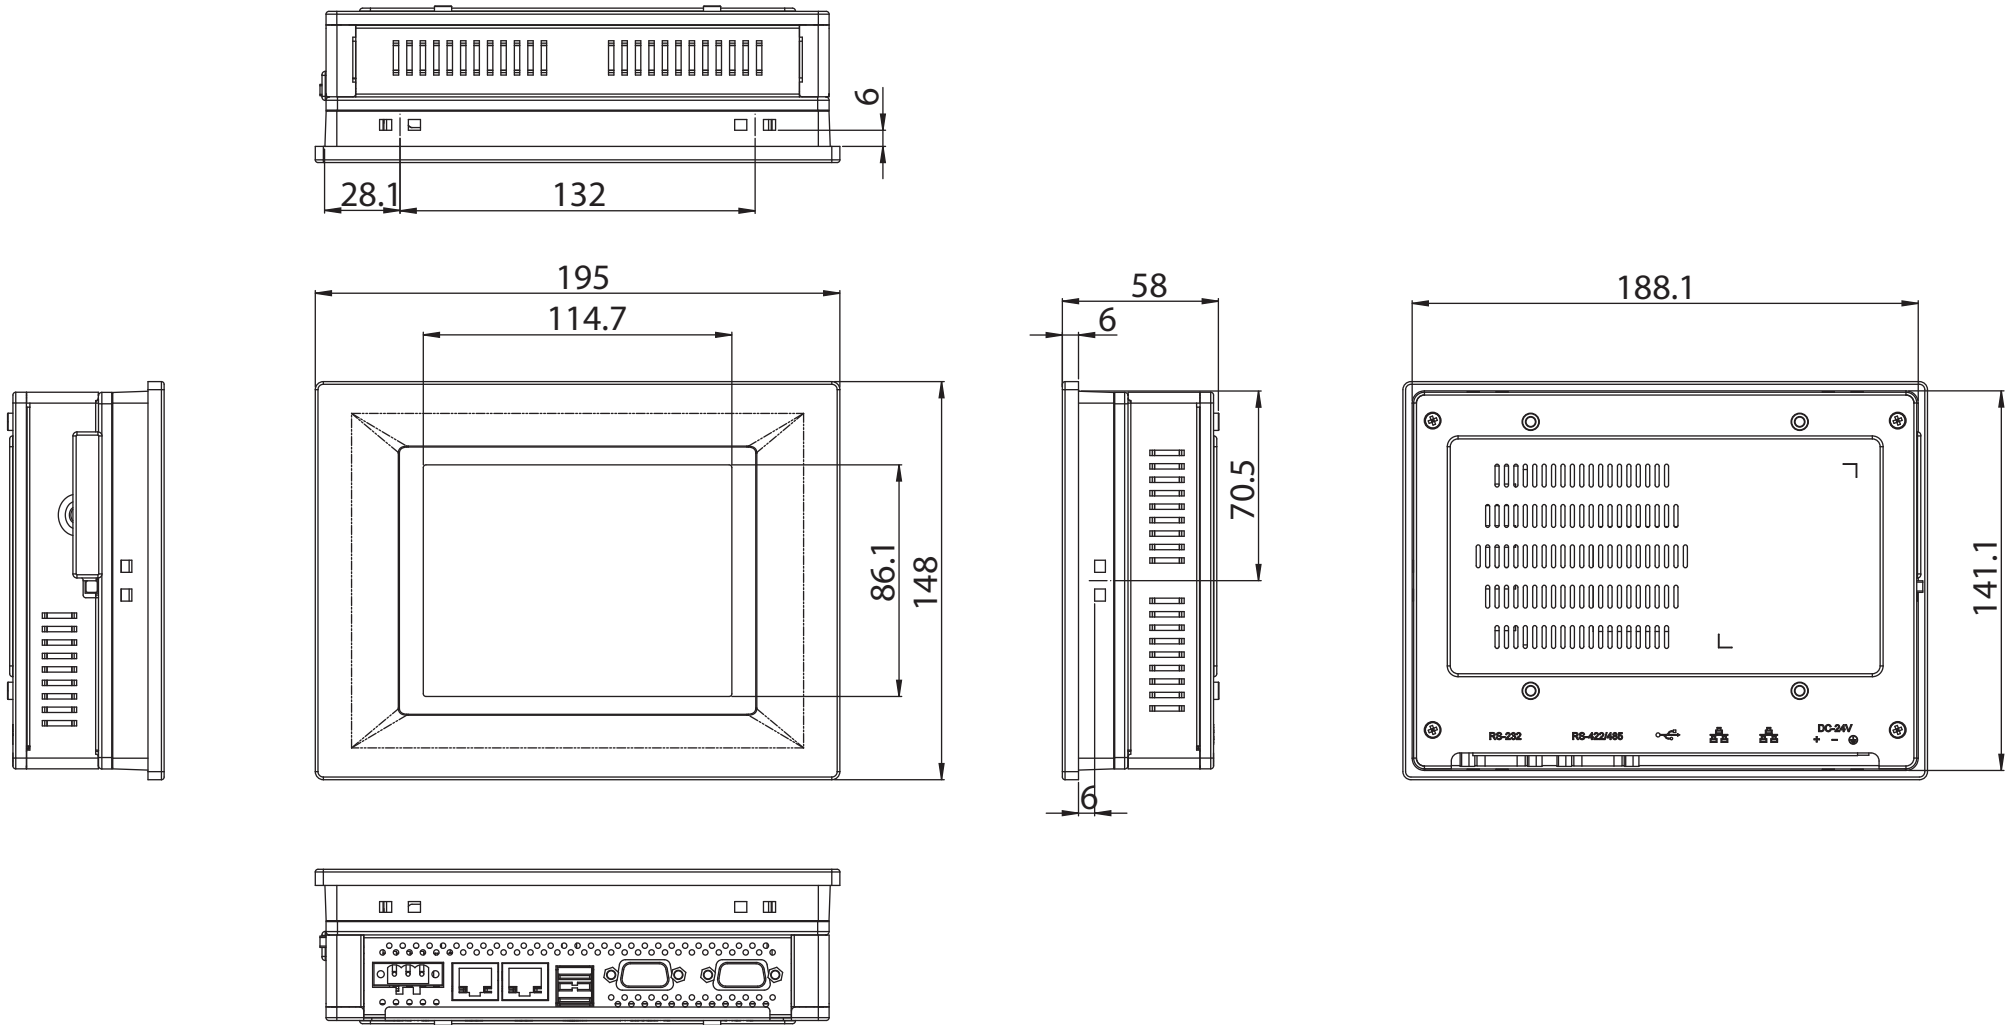

Unit: mm

Panel Cut-out Dimensions: 189.1 x 142.1 mm