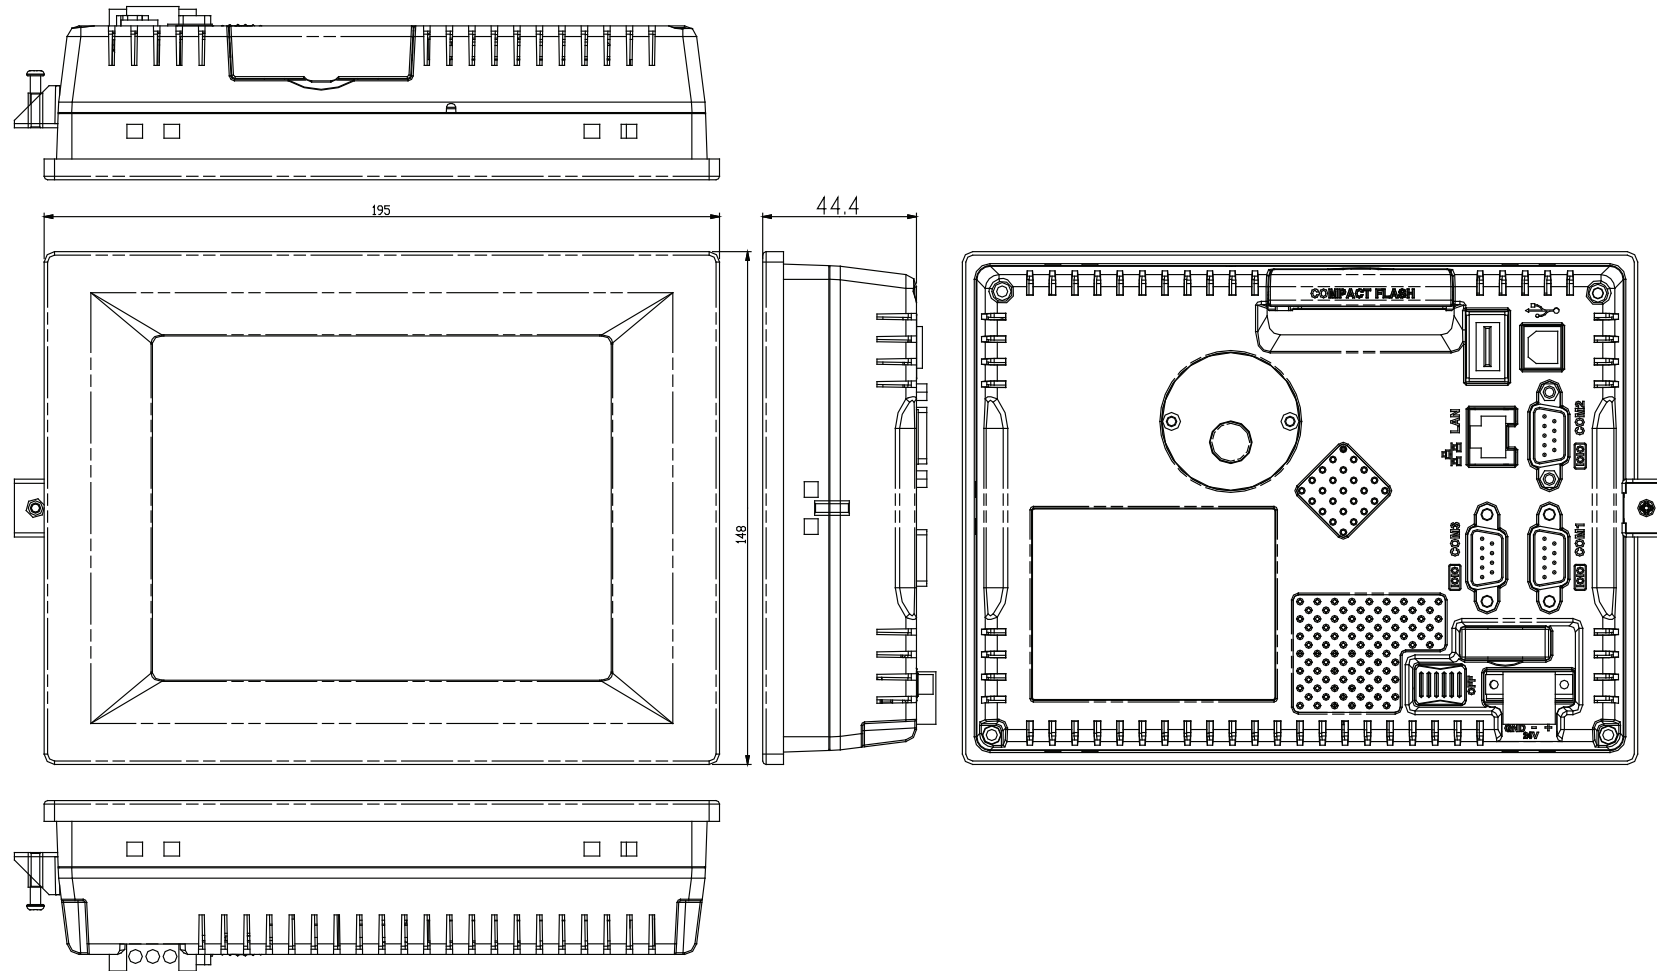

Unit: mm

Panel Cut-out Dimensions: 188.4 x 141.4 mm